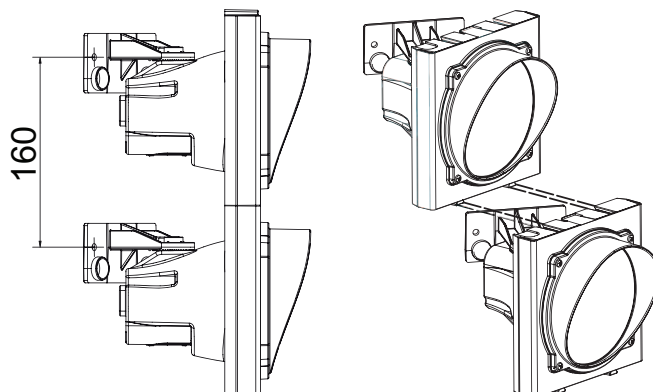

IP: 67

Stagnoli introduces the new Apollo plast traffic light with Nylon glass-fibre body to make it light and suitable for installation in suspended structures..

The traffic light is modular, so you can rig up the lights as you like, and has the possibility to fit both the 18 LED cards or 45 LED lamp.

ATTENTION: Apollo plast traffic lights respects European law 2005/32/CE article 3/2.

All models are available in 230Vac and 24Vdc versions with lens $\varnothing$ 120mm.