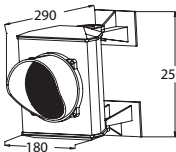

Apollo traffic light double red-green lamp 24Vdc with LED card. ø lens 120mm.

€ 243,00

ASF25L3GRV

Apollo traffic light triple yellow-red-green lamp 24Vdc with LED card. ø lens 120mm.

€ 355,00

For other chromatic compositions, please refer to your retailer.