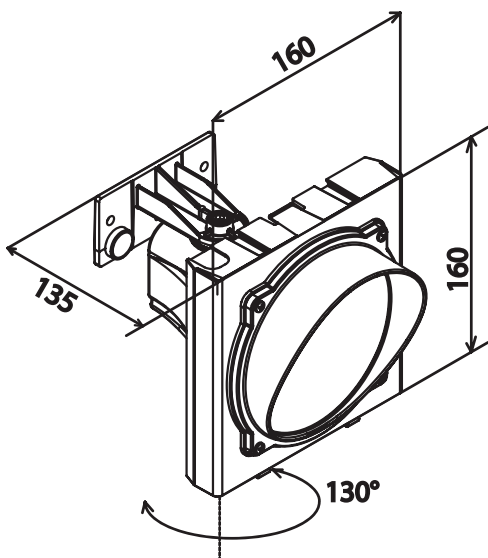

Apollo plast

NEW

Modular traffic lights with card or led lamp, Nylon glass-fibre body, made in light material to be used with suspended or light structures.

IP: 67

Stagnoli introduces the new Apollo plast traffic light with Nylon glass-fibre body to make it light and suitable for installation in suspended structures..

The traffic light is modular, so you can rig up the lights as you like, and has the possibility to fit both the 18 LED cards or 45 LED lamp.

ATTENTION: Apollo plast traffic lights respects European law 2005/32/CE article 3/2.

All models are available in 230Vac and 24Vdc versions with lens $\varnothing$ 120mm.