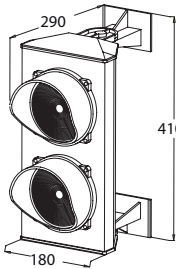

Apollo 24V traffic lights with LEDs

ASF25L1G

Apollo traffic light single yellow lamp 24Vdc with LED card. ø lens 120mm.

€ 135,00

ASF25L1R

Apollo traffic light single red lamp 24Vdc with LED card. ø lens 120mm.

€ 130,00

ASF25L1V

Apollo traffic light single green lamp 24Vdc with LED card. ø lens 120mm.

€ 145,00

ASF25L2RV

Apollo traffic light double red-green lamp 24Vdc with LED card. ø lens 120mm.

€ 243,00

ASF25L3GRV

Apollo traffic light triple yellow-red-green lamp 24Vdc with LED card. ø lens 120mm.

€ 355,00

For other chromatic compositions, please refer to your retailer.